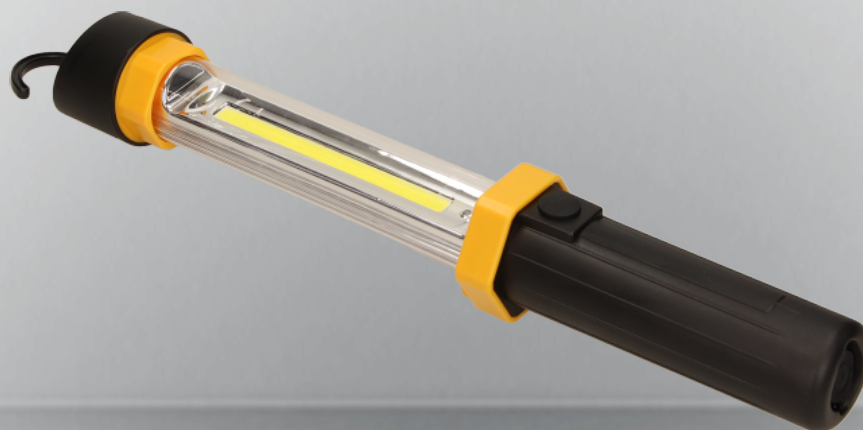

home
automation

lighting

electric

furniture

ORNO®

LIVING INNOVATIONS

DATA SHEET

COB LED workshop battery lamp

symbol: OR-NR-6094L7

Manufacturer:
ORNO-LOGISTIC Sp. z o.o.
ul. Rolników 437, 44-141 Gliwice
tel: 32 43 43 110
www.orno.pl

ISBN 5902560328608

5 902560 328608 >